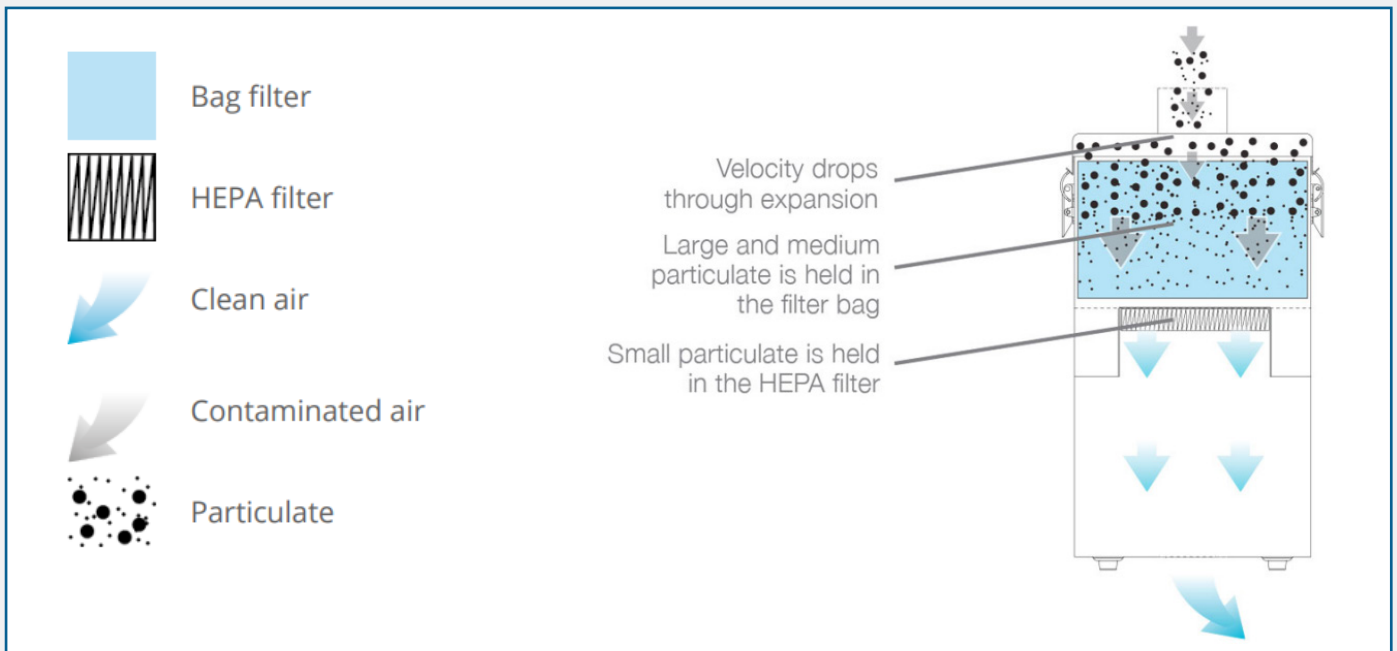

HEPA FILTER - DUSTPRO 250/400

TECHNICAL SPECIFICATION

Filter type	Hepa Filter
Filter media	Borosilicate
Filter media construction	Pleated with glue bead spacers
Filter efficiency	99.997% @ 0.3 microns

Part No.	A1030287
----------	----------