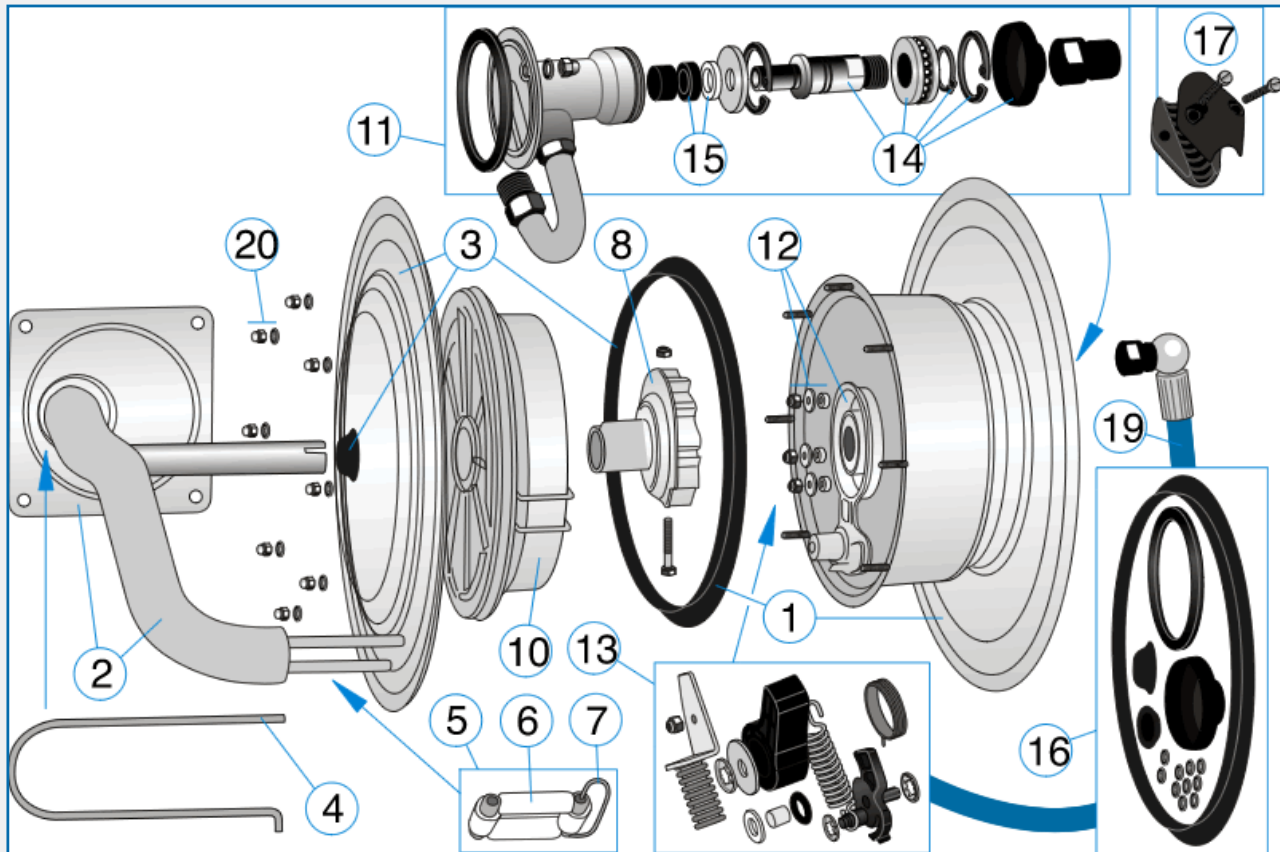

## NEDERMAN HOSE REEL 886 SPARE PARTS - 30800386

No.	Description	Spart Part No.
1	Drun. incl. sealing	30373633
2	Support cmpl. with outlet 886	30371792
3	Drum side incl. sealings	30373632
4	Safety brace	30371794
5	Outlet complete	30371795
6	Outlet spools. kit	30371796
7	Locking pin	30371797
8	Spring hub/ratchet cam. 886	30373631
10	Spring assembly 886	30373630
11	Swivel 1/2" complete	30373623
12	Ratchet arm with bearing	30371833
13	Kit catch unit	30371834
14	Swivel axle 1/2" with bearing	30371836
15	Gasket/support ring 1/2"	30371839
16	Gaskets. complete kit	30373627
17	Hose stop 1/2" marked "3"	30344963