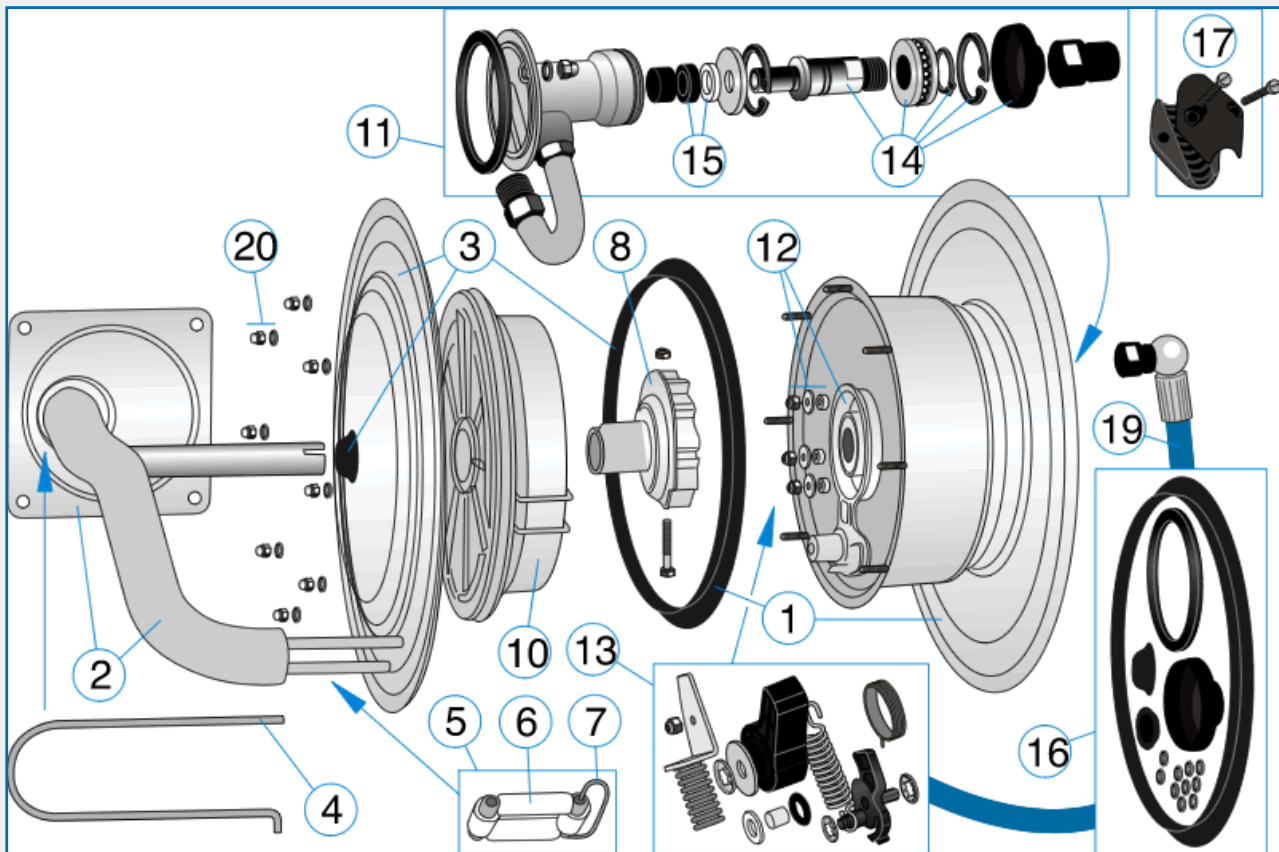

NEDERMAN HOSE REEL 886 SPARE PARTS - 30801386

No.	Description	Spart Part No.
1	Drum incl. sealing	30373633
2	Support cpl. with outlet 886	30371792
3	Drum side incl. sealings	30373632
4	Safety brace	30371794
5	Outlet complete	30371795
6	Outlet spools kit	30371796
7	Locking pin	30371797
8	Spring hub/ratchet cam. 886	30373631
10	Spring assembly 886	30373630
11	Swivel 3/8" complete	30373622
12	Ratchet arm with bearing	30371833
13	Kit catch unit	30371834
14	Swivel axle 3/8" with bearing	30371835
15	Gasket/support ring 3/8"	30371838
16	Gaskets. complete kit	30373627
17	Hose stop 3/8" white marked 1	30371943