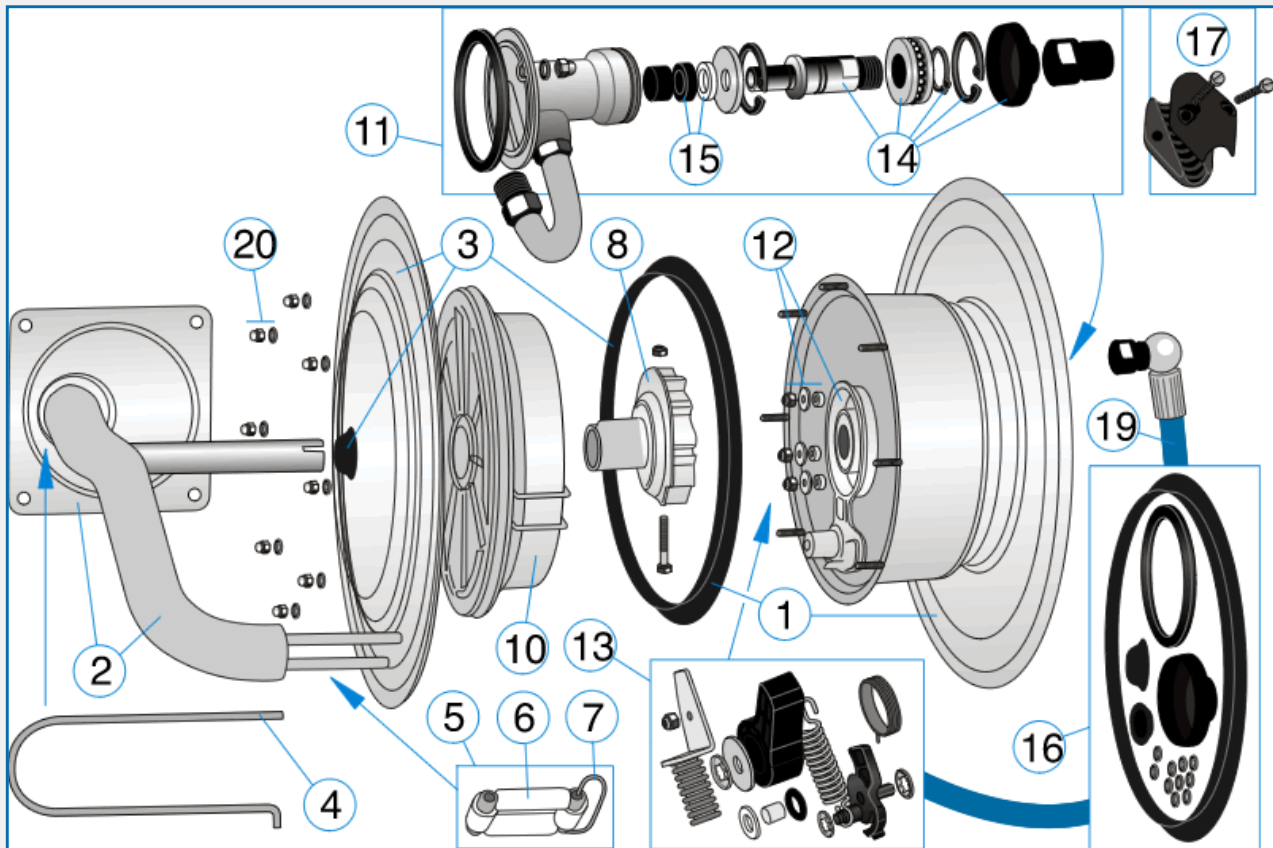

NEDERMAN HOSE REEL 886 SPARE PARTS - 30800186

No.	Description	Spart Part No.
1	Drum incl. sealing	30373633
2	Support compl. with outlet 886	30371792
3	Drum side incl. sealings	30373632
4	Safety brace	30371794
5	Outlet complete	30371795
6	Outlet spools kit	30371796
7	Locking pin	30371797
8	Spring hub/ratchet cam. 886	30373631
10	Spring assembly 886	30373630
11	Swivel 3/4" complete. Gen II	30373621
12	Ratchet arm with bearing	30371833
13	Kit catch unit	30371834
15	Seal/Support Washer 1"	30373863
16	Gaskets. complete kit	30373627
17	Hose stop 3/4" marked 7	30371945