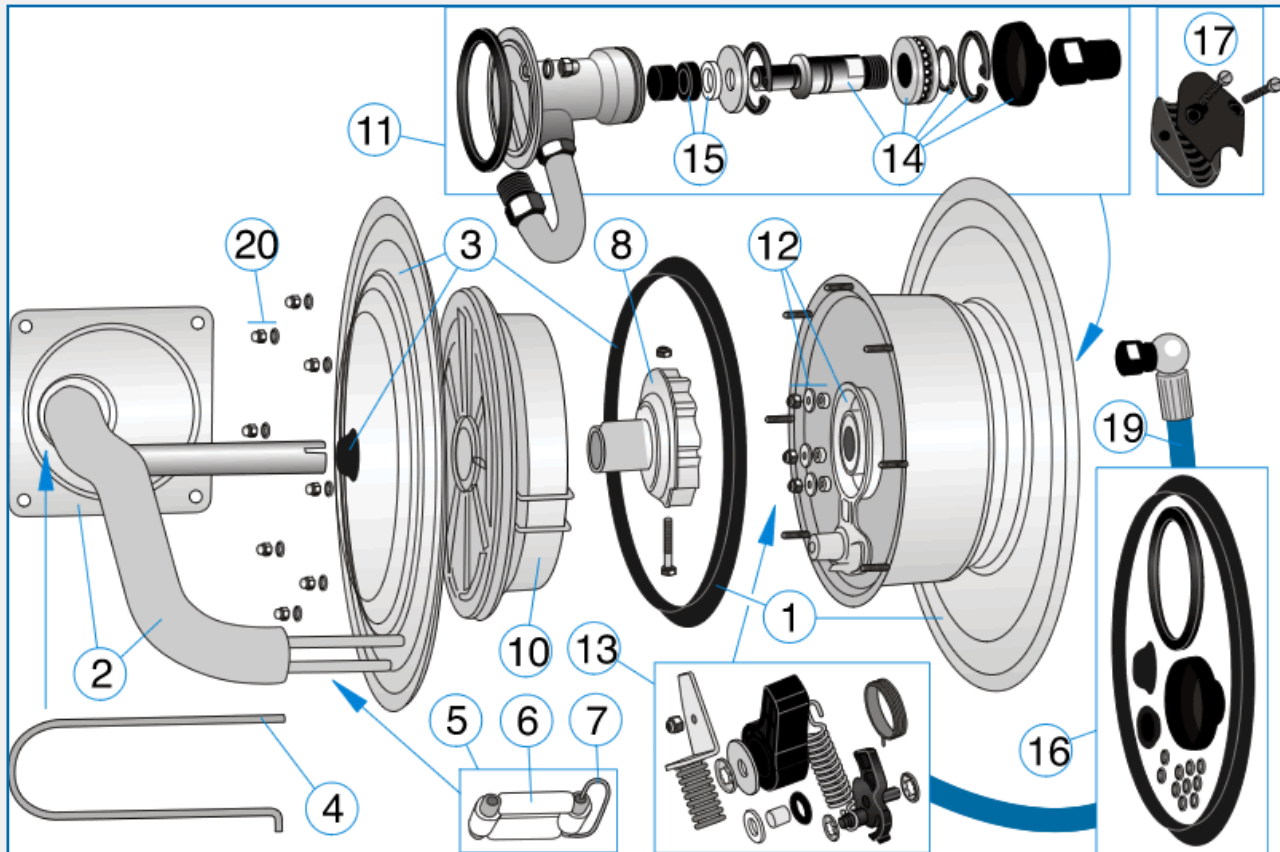

NEDERMAN HOSE REEL 886 SPARE PARTS - 30800186

No.	Description	Spart Part No.
1	Drum incl. sealing	30373633
2	Support compl. with outlet 886	30371792
3	Drum side incl. sealings	30373632
4	Safety brace	30371794
5	Outlet complete	30371795
6	Outlet spools kit	30371796
7	Locking pin	30371797
8	Spring hub/ratchet cam. 886	30373631
10	Spring assembly 886	30373630
11	Swivel 3/4" complete. Gen II	30373621
12	Ratchet arm with bearing	30371833
13	Kit catch unit	30371834
15	Seal/Support Washer 1"	30373863
16	Gaskets. complete kit	30373627
17	Hose stop 3/4" marked 7	30371945

AES OFFER INSTALLATION AND SERVICE SUPPORT FOR ALL EQUIPMENT

NEDERMAN HOSE REEL 886 SPARE PARTS - 30800386

No.	Description	Spart Part No.
1	Drum. incl. sealing	30373633
2	Support cmpl. with outlet 886	30371792
3	Drum side incl. sealings	30373632
4	Safety brace	30371794
5	Outlet complete	30371795
6	Outlet spools. kit	30371796
7	Locking pin	30371797
8	Spring hub/ratchet cam. 886	30373631
10	Spring assembly 886	30373630
11	Swivel 1/2" complete	30373623
12	Ratchet arm with bearing	30371833
13	Kit catch unit	30371834
14	Swivel axle 1/2" with bearing	30371836
15	Gasket/support ring 1/2"	30371839
16	Gaskets. complete kit	30373627
17	Hose stop 1/2" marked "3"	30344963

AES OFFER INSTALLATION AND SERVICE SUPPORT FOR ALL EQUIPMENT

NEDERMAN HOSE REEL 886 SPARE PARTS - 30801386

No.	Description	Spart Part No.
1	Drum incl. sealing	30373633
2	Support compl. with outlet 886	30371792
3	Drum side incl. sealings	30373632
4	Safety brace	30371794
5	Outlet complete	30371795
6	Outlet spools kit	30371796
7	Locking pin	30371797
8	Spring hub/ratchet cam. 886	30373631
10	Spring assembly 886	30373630
11	Swivel 3/8" complete	30373622
12	Ratchet arm with bearing	30371833
13	Kit catch unit	30371834
14	Swivel axle 3/8" with bearing	30371835
15	Gasket/support ring 3/8"	30371838
16	Gaskets. complete kit	30373627
17	Hose stop 3/8" white marked 1	30371943