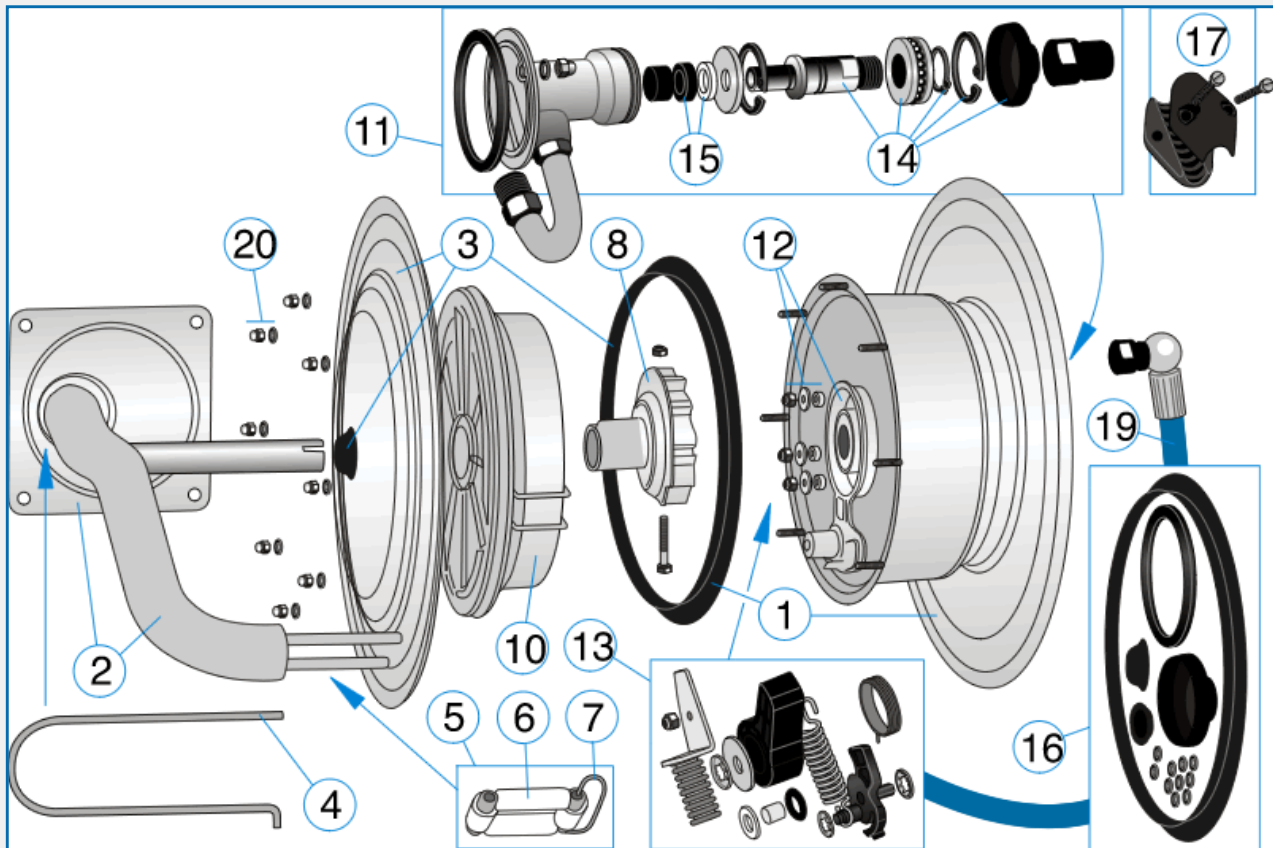

NEDERMAN HOSE REEL 886 SPARE PARTS - 30800186

No.	Description	Spart Part No.
1	Drum incl. sealing	30373633
2	Support compl. with outlet 886	30371792
3	Drum side incl. sealings	30373632
4	Safety brace	30371794
5	Outlet complete	30371795
6	Outlet spools kit	30371796
7	Locking pin	30371797
8	Spring hub/ratchet cam. 886	30373631
10	Spring assembly 886	30373630
11	Swivel 3/4" complete. Gen II	30373621
12	Ratchet arm with bearing	30371833
13	Kit catch unit	30371834
15	Seal/Support Washer 1"	30373863
16	Gaskets. complete kit	30373627
17	Hose stop 3/4" marked 7	30371945

AES OFFER INSTALLATION AND SERVICE SUPPORT FOR ALL EQUIPMENT

NEDERMAN HOSE REEL 886 SPARE PARTS - 30800386

No.	Description	Spart Part No.
1	Drum. incl. sealing	30373633
2	Support cmpl. with outlet 886	30371792
3	Drum side incl. sealings	30373632
4	Safety brace	30371794
5	Outlet complete	30371795
6	Outlet spools. kit	30371796
7	Locking pin	30371797
8	Spring hub/ratchet cam. 886	30373631
10	Spring assembly 886	30373630
11	Swivel 1/2" complete	30373623
12	Ratchet arm with bearing	30371833
13	Kit catch unit	30371834
14	Swivel axle 1/2" with bearing	30371836
15	Gasket/support ring 1/2"	30371839
16	Gaskets. complete kit	30373627
17	Hose stop 1/2" marked "3"	30344963

AES OFFER INSTALLATION AND SERVICE SUPPORT FOR ALL EQUIPMENT

NEDERMAN HOSE REEL 886 SPARE PARTS - 30801386

No.	Description	Spart Part No.
1	Drum incl. sealing	30373633
2	Support compl. with outlet 886	30371792
3	Drum side incl. sealings	30373632
4	Safety brace	30371794
5	Outlet complete	30371795
6	Outlet spools kit	30371796
7	Locking pin	30371797
8	Spring hub/ratchet cam. 886	30373631
10	Spring assembly 886	30373630
11	Swivel 3/8" complete	30373622
12	Ratchet arm with bearing	30371833
13	Kit catch unit	30371834
14	Swivel axle 3/8" with bearing	30371835
15	Gasket/support ring 3/8"	30371838
16	Gaskets. complete kit	30373627
17	Hose stop 3/8" white marked 1	30371943