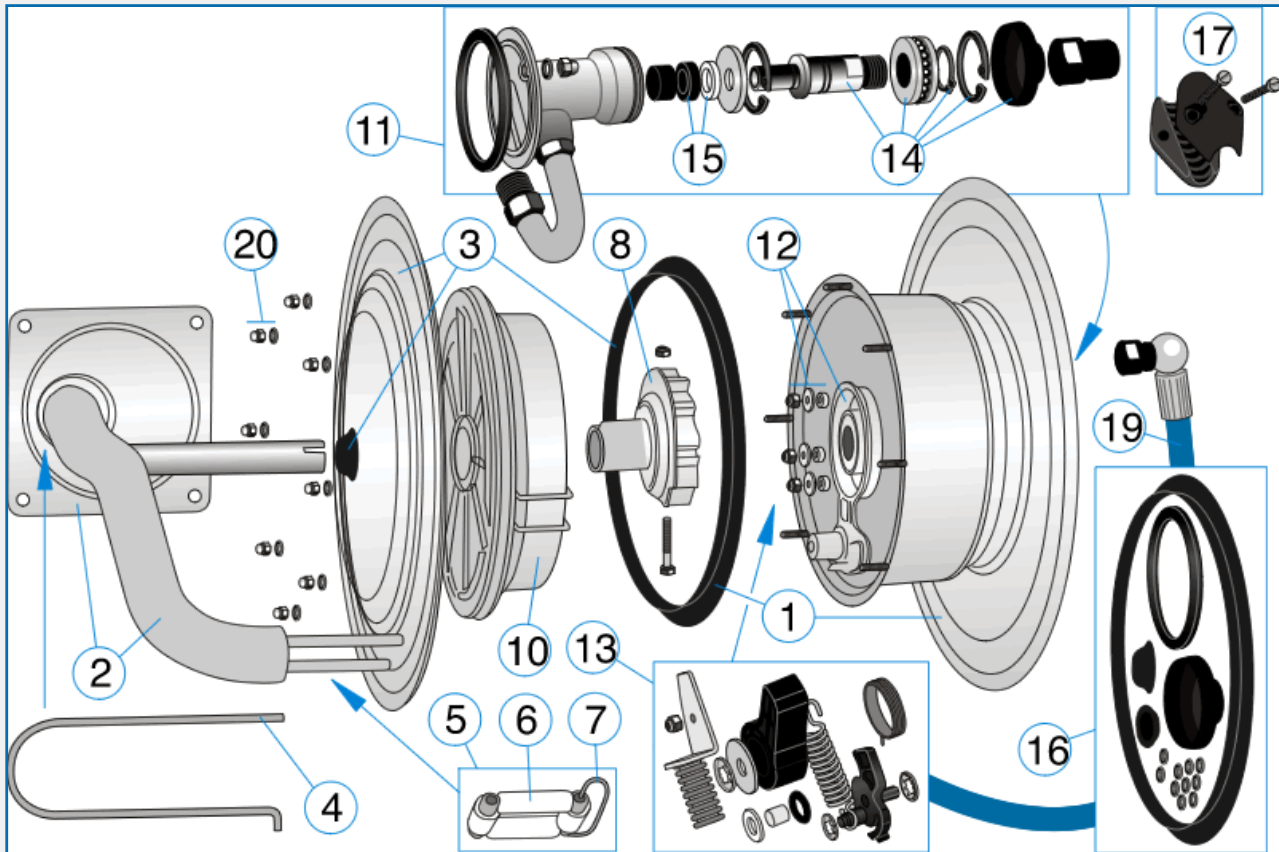

NEDERMAN HOSE REEL 886 SPARE PARTS - 30800186

No.	Description	Spart Part No.
1	Drum incl. sealing	30373633
2	Support compl. with outlet 886	30371792
3	Drum side incl. sealings	30373632
4	Safety brace	30371794
5	Outlet complete	30371795
6	Outlet spools kit	30371796
7	Locking pin	30371797
8	Spring hub/ratchet cam. 886	30373631
10	Spring assembly 886	30373630
11	Swivel 3/4" complete. Gen II	30373621
12	Ratchet arm with bearing	30371833
13	Kit catch unit	30371834
15	Seal/Support Washer 1"	30373863
16	Gaskets. complete kit	30373627
17	Hose stop 3/4" marked 7	30371945

AES OFFER INSTALLATION AND SERVICE SUPPORT FOR ALL EQUIPMENT

NEDERMAN HOSE REEL 886 SPARE PARTS - 30800386

No.	Description	Spart Part No.
1	Drum. incl. sealing	30373633
2	Support cmpl. with outlet 886	30371792
3	Drum side incl. sealings	30373632
4	Safety brace	30371794
5	Outlet complete	30371795
6	Outlet spools. kit	30371796
7	Locking pin	30371797
8	Spring hub/ratchet cam. 886	30373631
10	Spring assembly 886	30373630
11	Swivel 1/2" complete	30373623
12	Ratchet arm with bearing	30371833
13	Kit catch unit	30371834
14	Swivel axle 1/2" with bearing	30371836
15	Gasket/support ring 1/2"	30371839
16	Gaskets. complete kit	30373627
17	Hose stop 1/2" marked "3"	30344963

AES OFFER INSTALLATION AND SERVICE SUPPORT FOR ALL EQUIPMENT

NEDERMAN HOSE REEL 886 SPARE PARTS - 30801386

No.	Description	Spart Part No.
1	Drum incl. sealing	30373633
2	Support compl. with outlet 886	30371792
3	Drum side incl. sealings	30373632
4	Safety brace	30371794
5	Outlet complete	30371795
6	Outlet spools kit	30371796
7	Locking pin	30371797
8	Spring hub/ratchet cam. 886	30373631
10	Spring assembly 886	30373630
11	Swivel 3/8" complete	30373622
12	Ratchet arm with bearing	30371833
13	Kit catch unit	30371834
14	Swivel axle 3/8" with bearing	30371835
15	Gasket/support ring 3/8"	30371838
16	Gaskets. complete kit	30373627
17	Hose stop 3/8" white marked 1	30371943