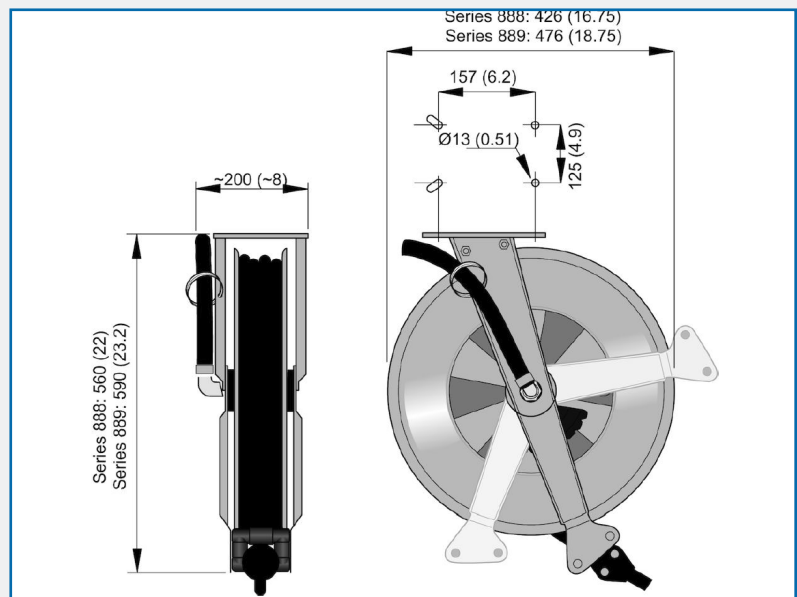

NEDERMAN HOSE REEL 888 COMPRESSED AIR/WATER

HOSE SPECIFICATION

Type of hose	Media	Delivered with hose	Colour	Distribution hose length (m)	Diameter, connection hose diameter (mm)	Distribution hose diameter (mm)	Max working pressure (Mpa)	Weight (kg)	Max hose length	No.
B	Compressed air, water	Yes	Black drum/ Blue arm	20	12,5	10	1,5	16		5
	Compressed air, water	No	Black drum/ Blue arm			10	1,5	11	20	6
B	Compressed air, water	Yes	Black drum/ Blue arm	15	12,5	12,5	1,5	16		7
	Compressed air, water	No	Black drum/ Blue arm			12,5	1,5	11	15	8

No.	Part Number
1	30800888
2	30800388
3	30800788
4	30800688
5	30800689
6	30800589
7	30800889
8	30800789

HOSE REEL DIMENSIONS

AES OFFER INSTALLATION AND SERVICE SUPPORT FOR ALL EQUIPMENT