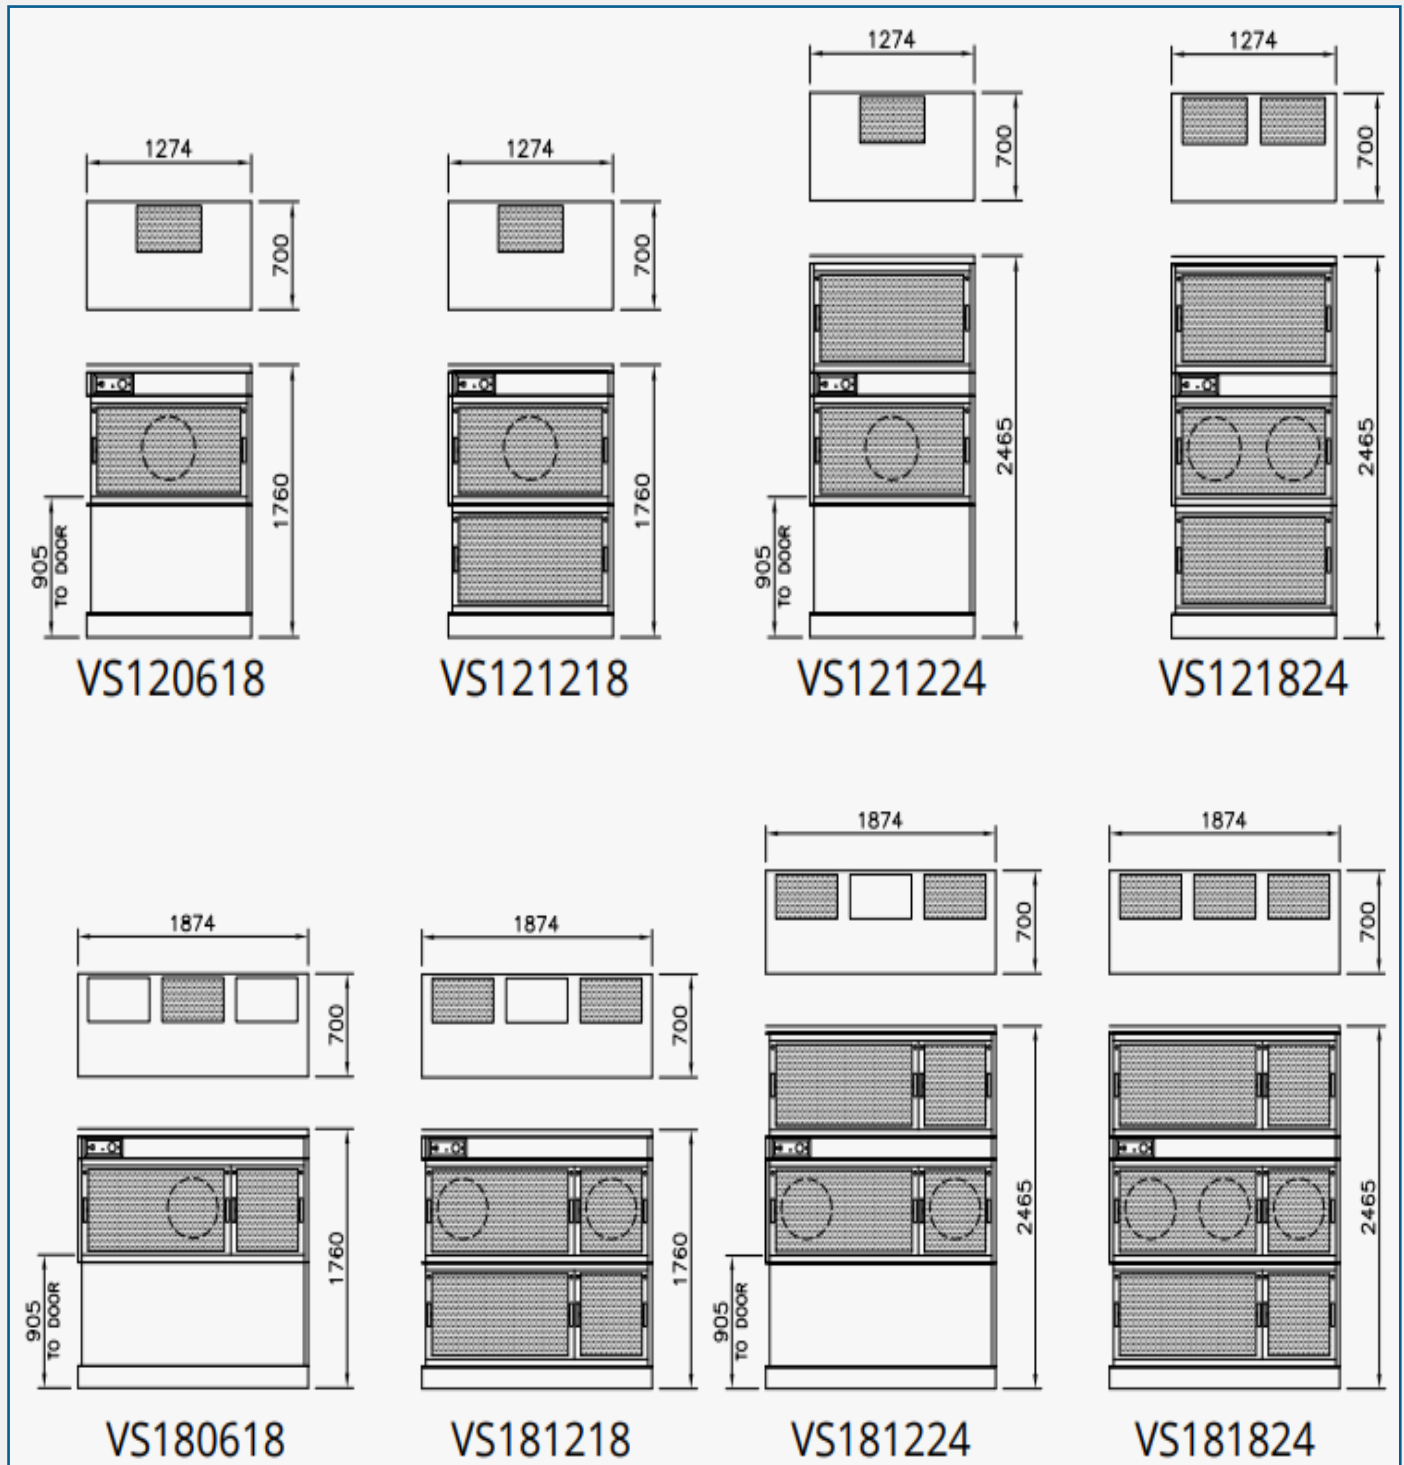

AIRBENCH VERTEX VS

DIMENSIONS

AES OFFER INSTALLATION AND SERVICE SUPPORT FOR ALL EQUIPMENT