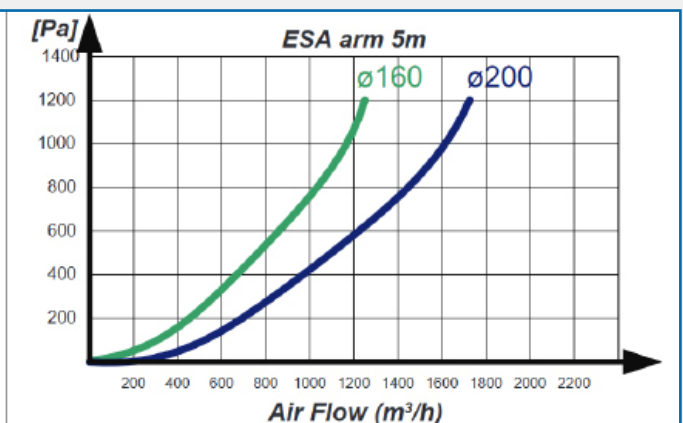

PRESSURE DROP

AES OFFER INSTALLATION AND SERVICE SUPPORT FOR ALL EQUIPMENT