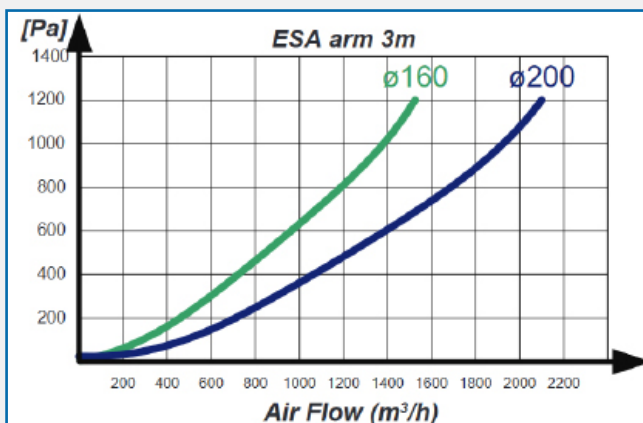

PRESSURE DROP

AES OFFER INSTALLATION AND SERVICE SUPPORT FOR ALL EQUIPMENT