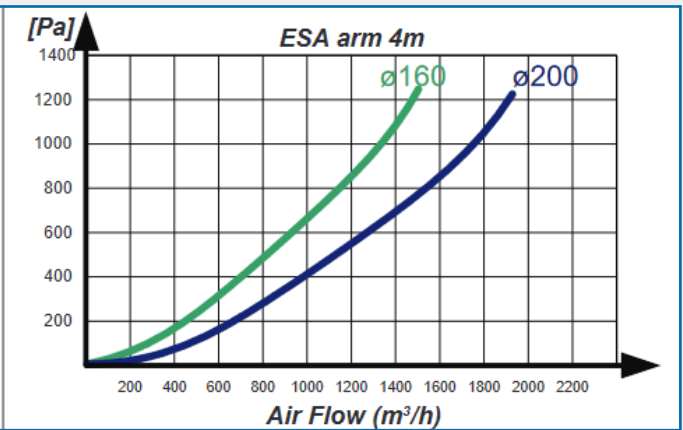

PRESSURE DROP

AES OFFER INSTALLATION AND SERVICE SUPPORT FOR ALL EQUIPMENT