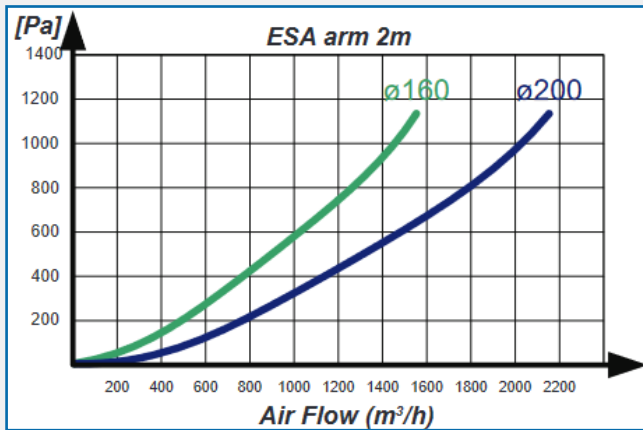

PRESSURE DROP

AES OFFER INSTALLATION AND SERVICE SUPPORT FOR ALL EQUIPMENT