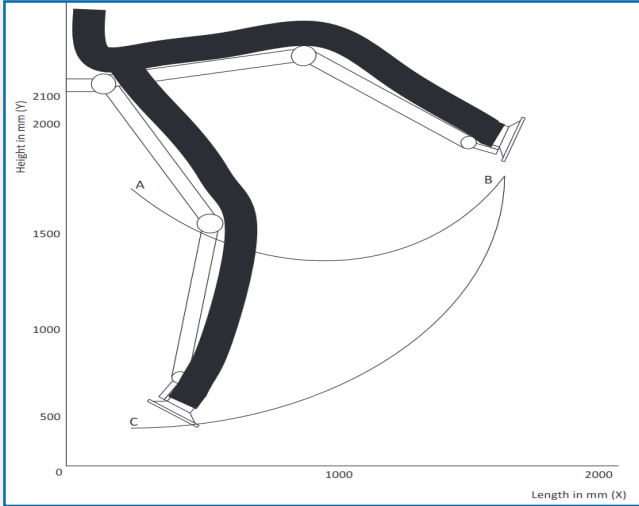

The arm joints are both supported with gas springs. The hood is made of aluminium for durability, and it is designed for maximum extraction and capture efficiency.

The ESA Arm is available in Ø160 mm or Ø200 mm, in lengths from 2 to 5 meters. At 4 and 5 meters an extension is fitted to the wall. Using our standard extension arms the ESA Arm is available in up to 8 meters length.

AES OFFER INSTALLATION AND SERVICE SUPPORT FOR ALL EQUIPMENT

GEOVENT ESA EXTRACTION ARM

WALL BRACKET DIMENSIONS

ARM DIMENSIONS

ESA Arm	Inner Support Arm	Outer Support Arm	Extension	Max. Working Radius	Max. Radius
2 M	865 mm	696 mm		1600* mm	2000 mm
3 M	1365 mm	1200 mm		2700* mm	3000 mm
4 M	1365 mm	1200 mm	1000 mm	3700* mm	4000 mm
5 M	1365 mm	1200 mm	2000 mm	4700* mm	5000 mm

PRESSURE DROP

AES OFFER INSTALLATION AND SERVICE SUPPORT FOR ALL EQUIPMENT

GEOVENT ESA EXTRACTION ARM

ESA ARM 2 M - WORKING AREA

ESA ARM 3, 4 and 5 M - WORKING AREA

ARM LENGTHS

Arm Lengths	A_X mm	A_Y mm	B_X mm	B_Y mm	C_X mm	C_Y mm
2 m ESA Arm	500	1550	1600	1700	500	600
3 m ESA Arm	500	1950	2700	2100	500	200
4 m ESA Arm	500	1950	3700	2100	500	200
5 m ESA Arm	500	1950	4700	2100	500	200