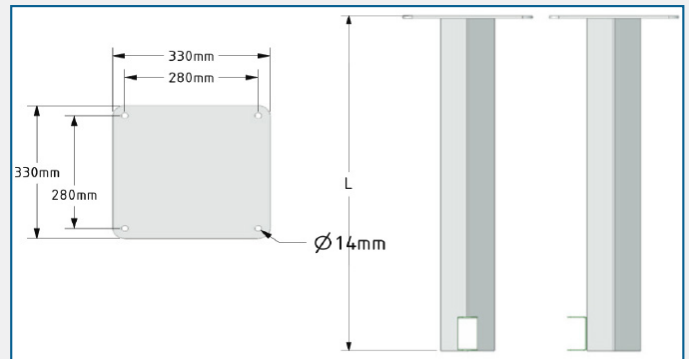

AES OFFER INSTALLATION AND SERVICE SUPPORT FOR ALL EQUIPMENT

GEOVENT ESA EXTRACTION ARM

WALL BRACKET DIMENSIONS

ARM DIMENSIONS

ESA Arm	Inner Support Arm	Outer Support Arm	Extension	Max. Working Radius	Max. Radius
2 M	865 mm	696 mm		1600* mm	2000 mm
3 M	1365 mm	1200 mm		2700* mm	3000 mm
4 M	1365 mm	1200 mm	1000 mm	3700* mm	4000 mm
5 M	1365 mm	1200 mm	2000 mm	4700* mm	5000 mm

PRESSURE DROP

AES OFFER INSTALLATION AND SERVICE SUPPORT FOR ALL EQUIPMENT

GEOVENT ESA EXTRACTION ARM

ESA ARM 2 M - WORKING AREA

ESA ARM 3, 4 and 5 M - WORKING AREA

ARM LENGTHS

Arm Lengths	A_X mm	A_Y mm	B_X mm	B_Y mm	C_X mm	C_Y mm
2 m ESA Arm	500	1550	1600	1700	500	600
3 m ESA Arm	500	1950	2700	2100	500	200
4 m ESA Arm	500	1950	3700	2100	500	200
5 m ESA Arm	500	1950	4700	2100	500	200

ESA Arm mounted on ceiling bracket, swivel 180°

Bracket floor/ceiling L=400-2500mm. Only for use with ESA Arm up to 5 meter.

ESA Arm mounted on ceiling bracket, swivel 360°

01-681 Ceiling bracket 360°

AES OFFER INSTALLATION AND SERVICE SUPPORT FOR ALL EQUIPMENT