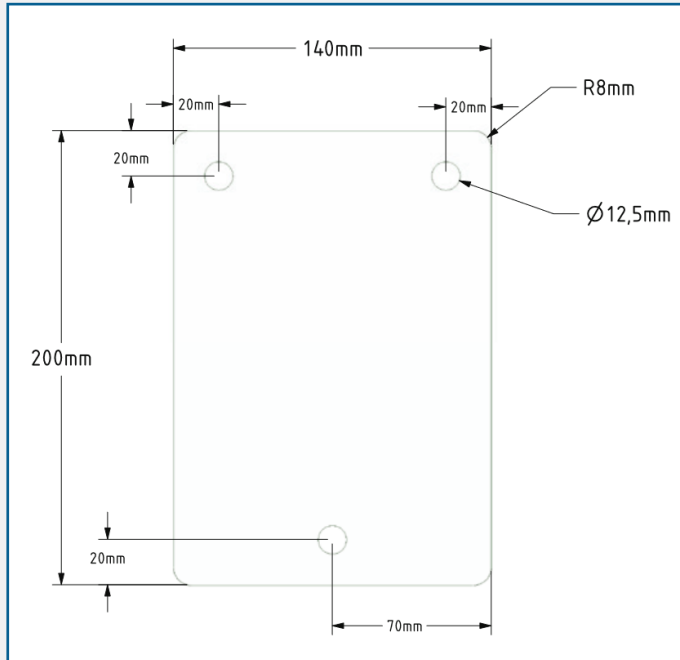

The arm joints are both supported with gas springs. The hood is made of aluminium for durability, and it is designed for maximum extraction and capture efficiency.

The ESA Arm is available in Ø160 mm or Ø200 mm, in lengths from 2 to 5 meters. At 4 and 5 meters an extension is fitted to the wall. Using our standard extension arms the ESA Arm is available in up to 8 meters length.

AES OFFER INSTALLATION AND SERVICE SUPPORT FOR ALL EQUIPMENT

GEOVENT ESA EXTRACTION ARM

WALL BRACKET DIMENSIONS

ARM DIMENSIONS

ESA Arm	Inner Support Arm	Outer Support Arm	Extension	Max. Working Radius	Max. Radius
2 M	865 mm	696 mm		1600* mm	2000 mm
3 M	1365 mm	1200 mm		2700* mm	3000 mm
4 M	1365 mm	1200 mm	1000 mm	3700* mm	4000 mm
5 M	1365 mm	1200 mm	2000 mm	4700* mm	5000 mm

PRESSURE DROP

AES OFFER INSTALLATION AND SERVICE SUPPORT FOR ALL EQUIPMENT

GEOVENT ESA EXTRACTION ARM

ESA ARM 2 M - WORKING AREA

ESA ARM 3, 4 and 5 M - WORKING AREA

ARM LENGTHS

Arm Lengths	A_X mm	A_Y mm	B_X mm	B_Y mm	C_X mm	C_Y mm
2 m ESA Arm	500	1550	1600	1700	500	600
3 m ESA Arm	500	1950	2700	2100	500	200
4 m ESA Arm	500	1950	3700	2100	500	200
5 m ESA Arm	500	1950	4700	2100	500	200