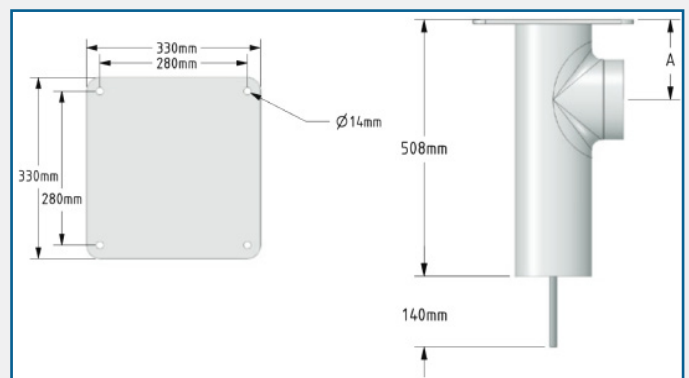

AES OFFER INSTALLATION AND SERVICE SUPPORT FOR ALL EQUIPMENT

GEOVENT ESA EXTRACTION ARM

WALL BRACKET DIMENSIONS

ARM DIMENSIONS

ESA Arm	Inner Support Arm	Outer Support Arm	Extension	Max. Working Radius	Max. Radius
2 M	865 mm	696 mm		1600* mm	2000 mm
3 M	1365 mm	1200 mm		2700* mm	3000 mm
4 M	1365 mm	1200 mm	1000 mm	3700* mm	4000 mm
5 M	1365 mm	1200 mm	2000 mm	4700* mm	5000 mm

PRESSURE DROP

AES OFFER INSTALLATION AND SERVICE SUPPORT FOR ALL EQUIPMENT

GEOVENT ESA EXTRACTION ARM

ESA ARM 2 M - WORKING AREA

ESA ARM 3, 4 and 5 M - WORKING AREA

ARM LENGTHS

Arm Lengths	A_X mm	A_Y mm	B_X mm	B_Y mm	C_X mm	C_Y mm
2 m ESA Arm	500	1550	1600	1700	500	600
3 m ESA Arm	500	1950	2700	2100	500	200
4 m ESA Arm	500	1950	3700	2100	500	200
5 m ESA Arm	500	1950	4700	2100	500	200

ESA Arm mounted on ceiling bracket, swivel 180°

Bracket floor/ceiling L=400-2500mm. Only for use with ESA Arm up to 5 meter.

ESA Arm mounted on ceiling bracket, swivel 360°

01-681 Ceiling bracket 360°

AES OFFER INSTALLATION AND SERVICE SUPPORT FOR ALL EQUIPMENT