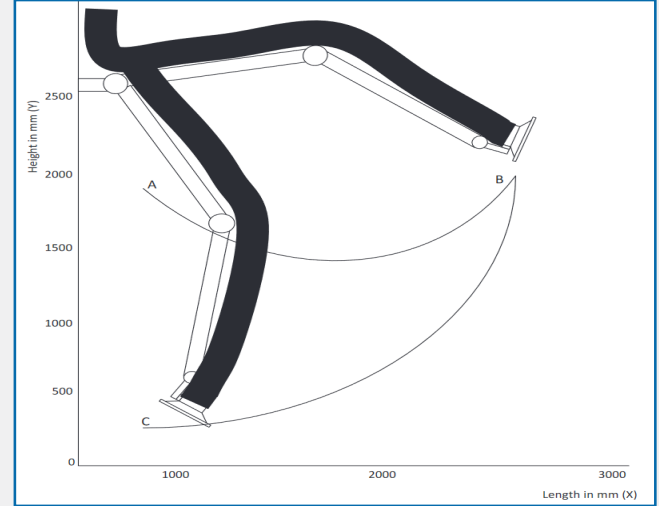

AES OFFER INSTALLATION AND SERVICE SUPPORT FOR ALL EQUIPMENT

GEOVENT ESA EXTRACTION ARM

WALL BRACKET DIMENSIONS

ARM DIMENSIONS

ESA Arm	Inner Support Arm	Outer Support Arm	Extension	Max. Working Radius	Max. Radius
2 M	865 mm	696 mm		1600* mm	2000 mm
3 M	1365 mm	1200 mm		2700* mm	3000 mm
4 M	1365 mm	1200 mm	1000 mm	3700* mm	4000 mm
5 M	1365 mm	1200 mm	2000 mm	4700* mm	5000 mm

PRESSURE DROP

AES OFFER INSTALLATION AND SERVICE SUPPORT FOR ALL EQUIPMENT

GEOVENT ESA EXTRACTION ARM

ESA ARM 2 M - WORKING AREA

ESA ARM 3, 4 and 5 M - WORKING AREA

ARM LENGTHS

Arm Lengths	A_X mm	A_Y mm	B_X mm	B_Y mm	C_X mm	C_Y mm
2 m ESA Arm	500	1550	1600	1700	500	600
3 m ESA Arm	500	1950	2700	2100	500	200
4 m ESA Arm	500	1950	3700	2100	500	200
5 m ESA Arm	500	1950	4700	2100	500	200

ESA Arm mounted on ceiling bracket, swivel 180°

Bracket floor/ceiling L=400-2500mm. Only for use with ESA Arm up to 5 meter.

ESA Arm mounted on ceiling bracket, swivel 360°

01-681 Ceiling bracket 360°

AES OFFER INSTALLATION AND SERVICE SUPPORT FOR ALL EQUIPMENT