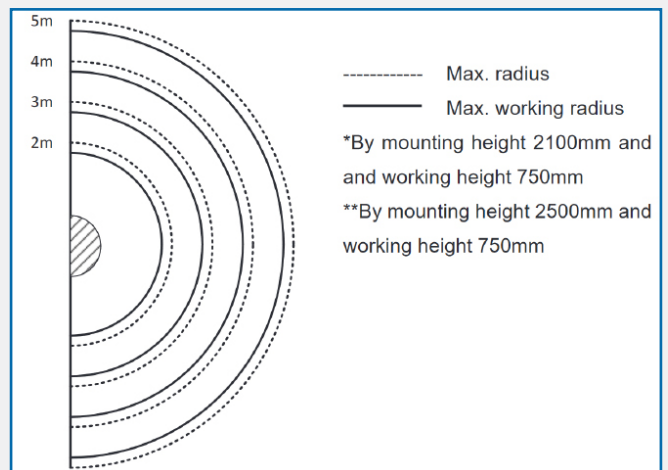

GEOVENT ESA EXTRACTION ARM

ACCESSORIES PART CODES

Item	Part No
Universal bracket (floor/ceiling) L=400-1200 mm	01-680
Universal bracket (floor/ceiling) L=1200-2500 mm	01-680A
Ceiling bracket, swivel 360°	01-681
LED light with on/off for fan	01-682
Tight damper - Ø160 mm	12-008E
Tight damper - Ø200 mm	12-009E