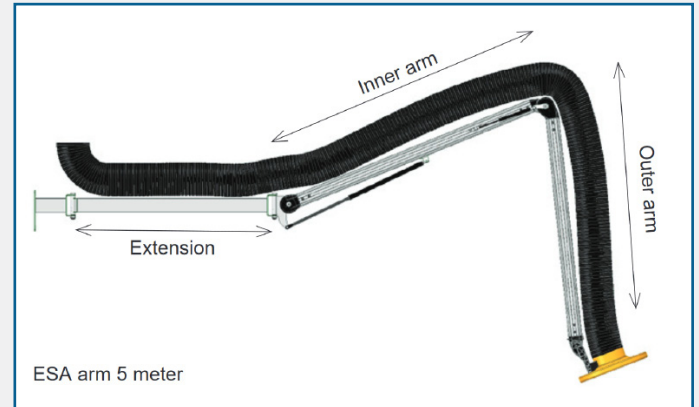

NB: By using the Extension the working area is limited

DESCRIPTION

The Geovent ESA Arm is designed with an external support arm for easy positioning and low pressure drop. The support arm is made of extruded 6060 aluminium and the joints are of cast glass infused nylon.

The arm joints are both supported with gas springs. The hood is made of aluminium for durability, and it is designed for maximum extraction and capture efficiency.

The ESA Arm is available in Ø160 mm or Ø200 mm, in lengths from 2 to 5 meters. At 4 and 5 meters an extension is fitted to the wall. Using our standard extension arms the ESA Arm is available in up to 8 meters length.

AES OFFER INSTALLATION AND SERVICE SUPPORT FOR ALL EQUIPMENT

GEOVENT ESA EXTRACTION ARM

WALL BRACKET DIMENSIONS

ARM DIMENSIONS

ESA Arm	Inner Support Arm	Outer Support Arm	Extension	Max. Working Radius	Max. Radius
2 M	865 mm	696 mm		1600* mm	2000 mm
3 M	1365 mm	1200 mm		2700* mm	3000 mm
4 M	1365 mm	1200 mm	1000 mm	3700* mm	4000 mm
5 M	1365 mm	1200 mm	2000 mm	4700* mm	5000 mm

PRESSURE DROP

AES OFFER INSTALLATION AND SERVICE SUPPORT FOR ALL EQUIPMENT

GEOVENT ESA EXTRACTION ARM

ESA ARM 2 M - WORKING AREA

ESA ARM 3, 4 and 5 M - WORKING AREA

ARM LENGTHS

Arm Lengths	A_X mm	A_Y mm	B_X mm	B_Y mm	C_X mm	C_Y mm
2 m ESA Arm	500	1550	1600	1700	500	600
3 m ESA Arm	500	1950	2700	2100	500	200
4 m ESA Arm	500	1950	3700	2100	500	200
5 m ESA Arm	500	1950	4700	2100	500	200