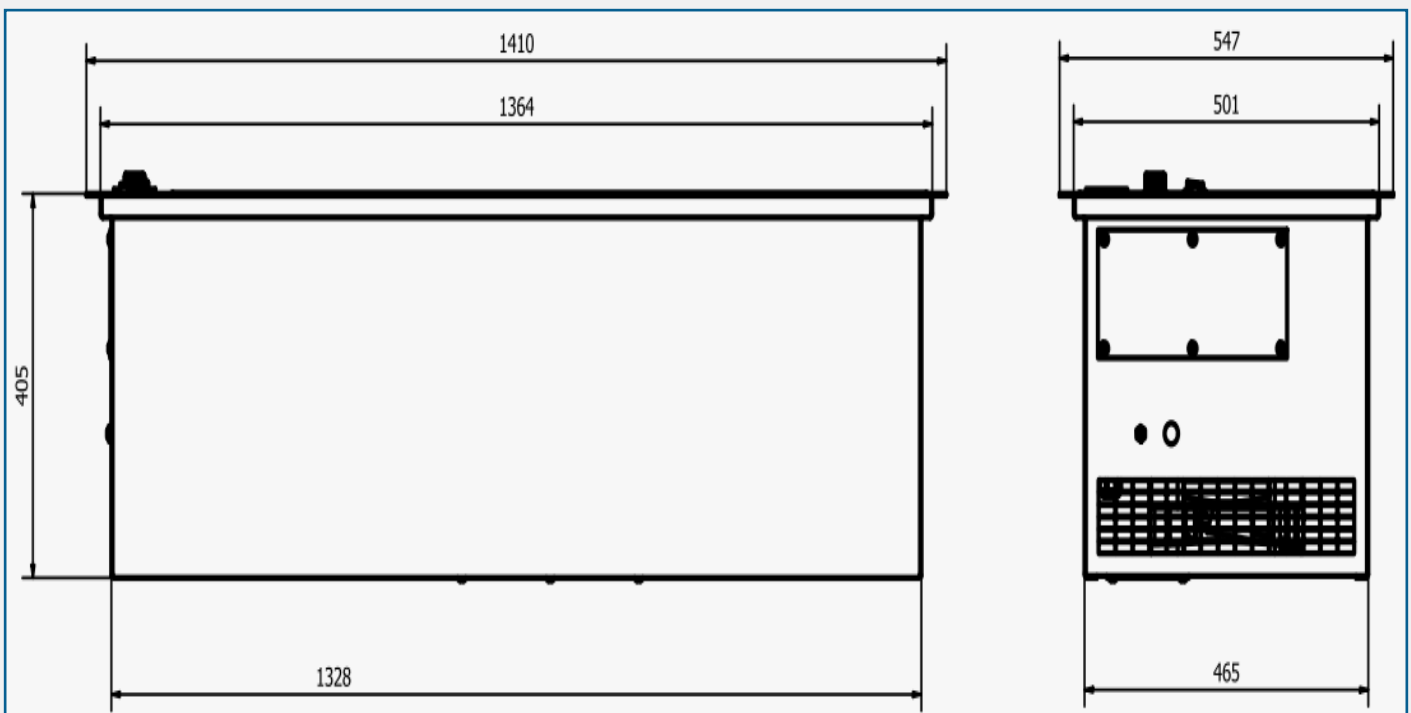

DB1245

AES OFFER INSTALLATION AND SERVICE SUPPORT FOR ALL EQUIPMENT