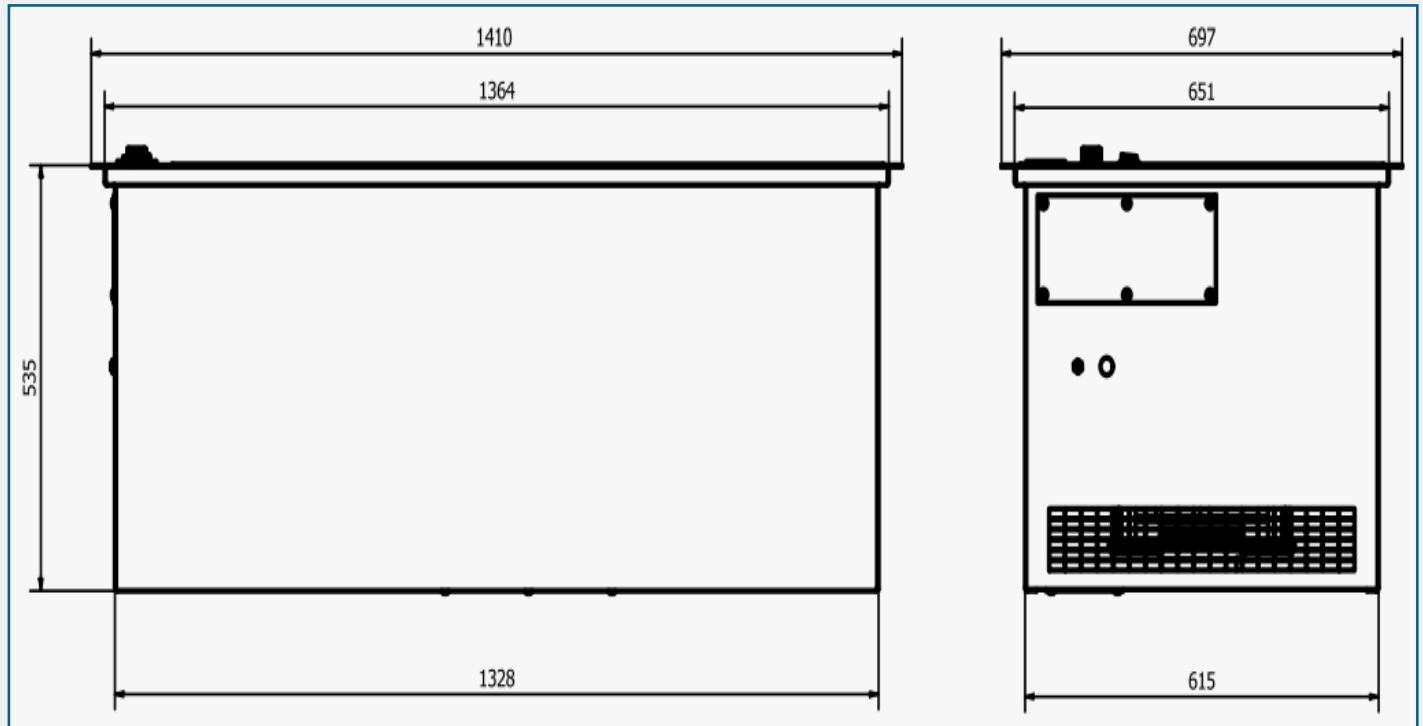

AIRBENCH DB DOWNDRAUGHT BENCH

DB1260