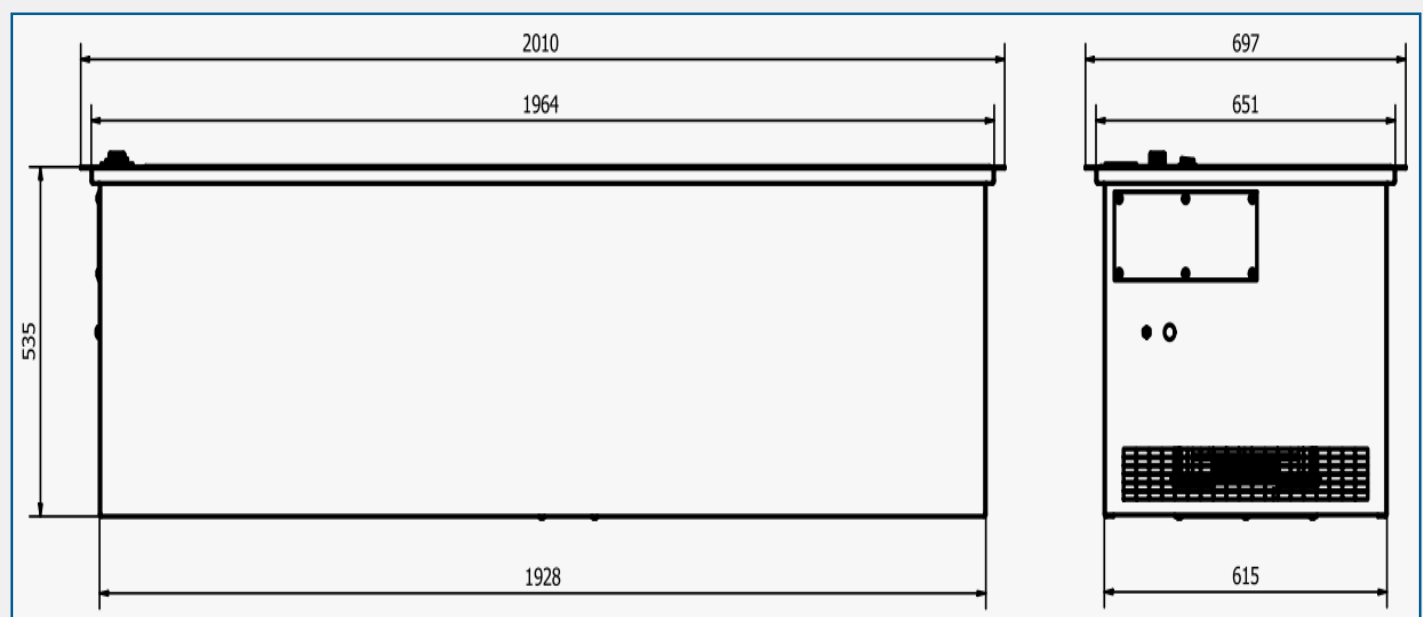

DB1860

AES OFFER INSTALLATION AND SERVICE SUPPORT FOR ALL EQUIPMENT