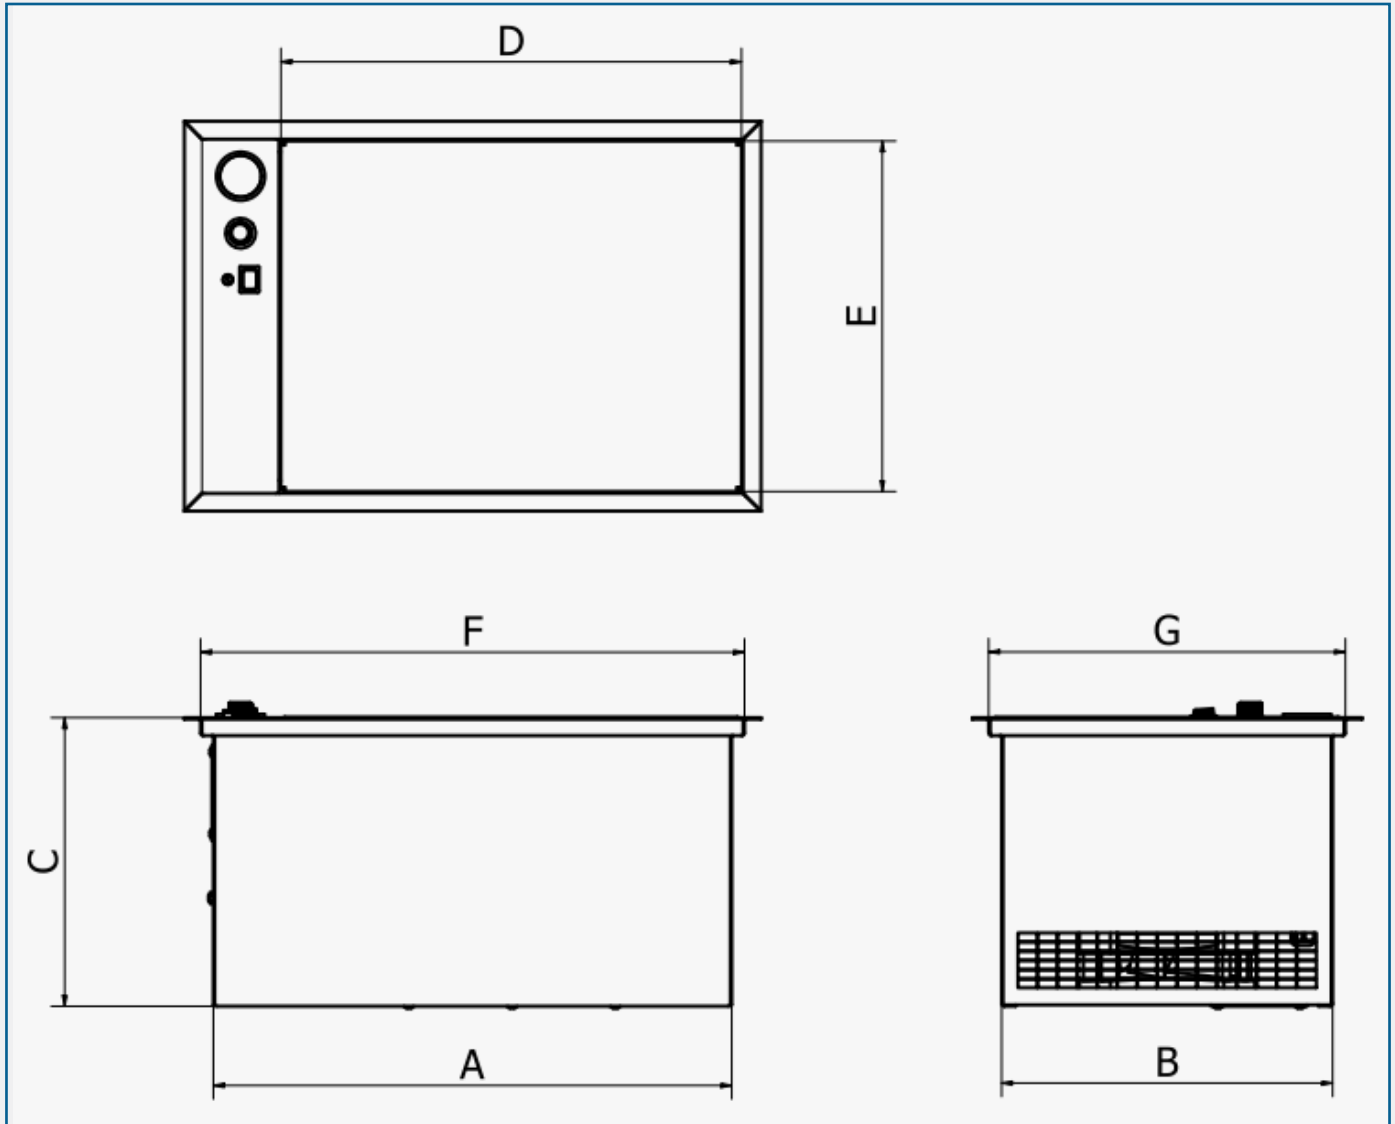

AES OFFER INSTALLATION AND SERVICE SUPPORT FOR ALL EQUIPMENT

AIRBENCH DB DOWNDRAUGHT BENCH

DIMENSIONS

	Overall			Ventilated Area		Worktop Aperture		Power	Volume
Model	Width A	Depth B	Height C	Width D	Depth E	Width F	Depth G	kw	NOM m3/h @100Pa
DB0645	728	465	405	647	492	768	505	0.17	1398
DB1245	1328	465	405	1247	492	1368	505	0.34	2686
DB1845	1928	465	405	1847	492	1968	505	0.51	3974
DB0660	728	615	405	647	642	768	655	0.34	1820
DB1260	1328	615	505	1247	642	1368	655	0.72	3497
DB1860	1928	615	505	1847	642	1968	655	1.08	5174