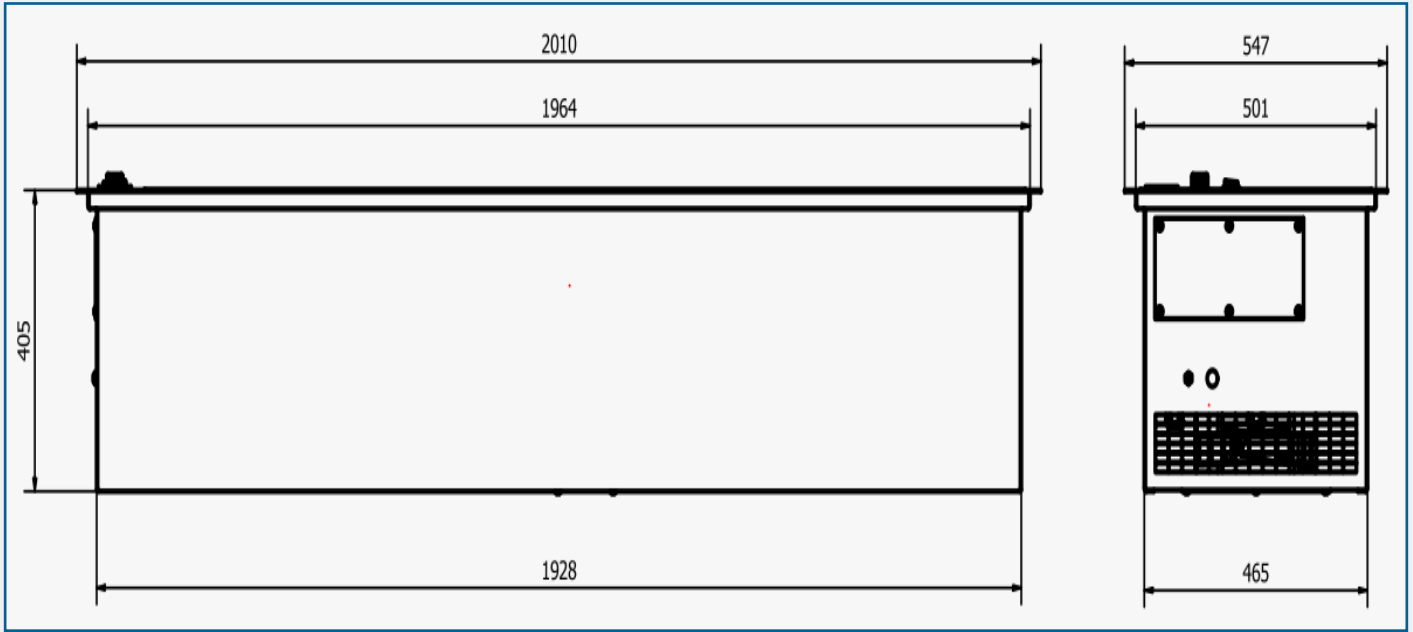

AIRBENCH DB DOWNDRAUGHT BENCH

DB1845