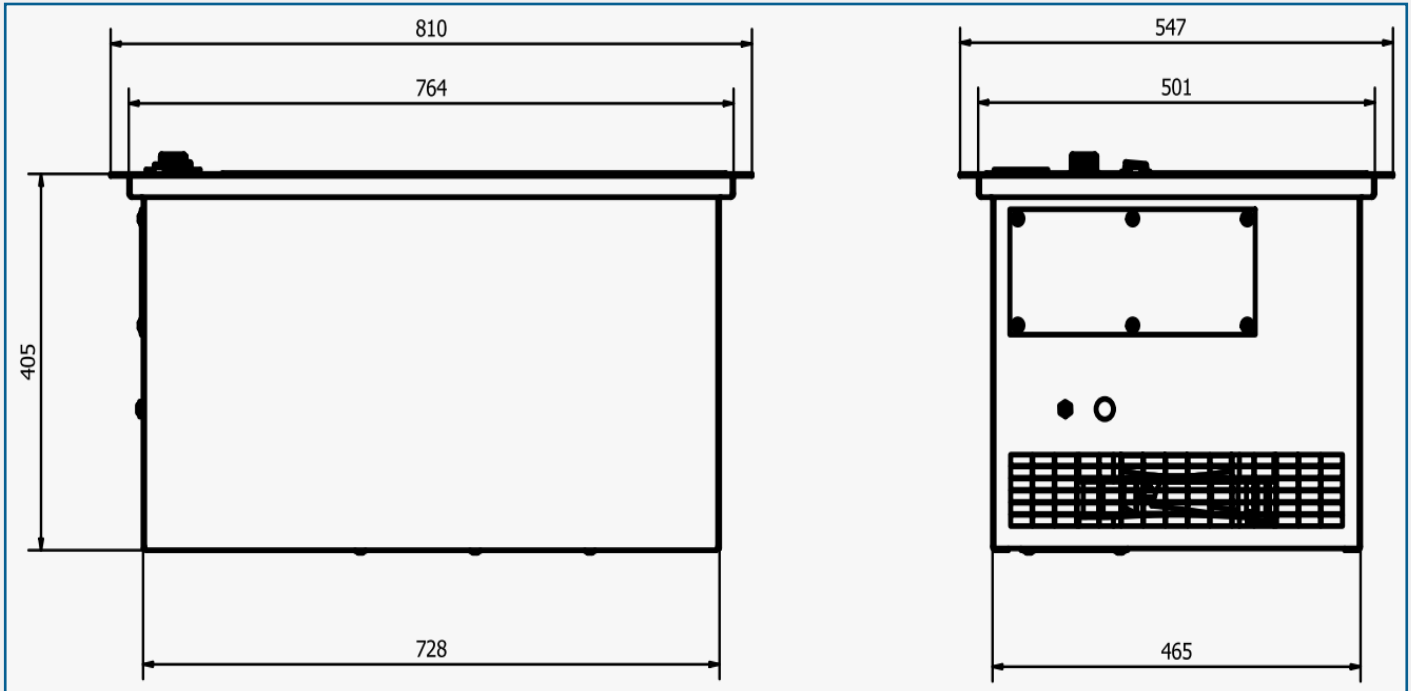

AIRBENCH DB DOWNDRAUGHT BENCH

DB0645