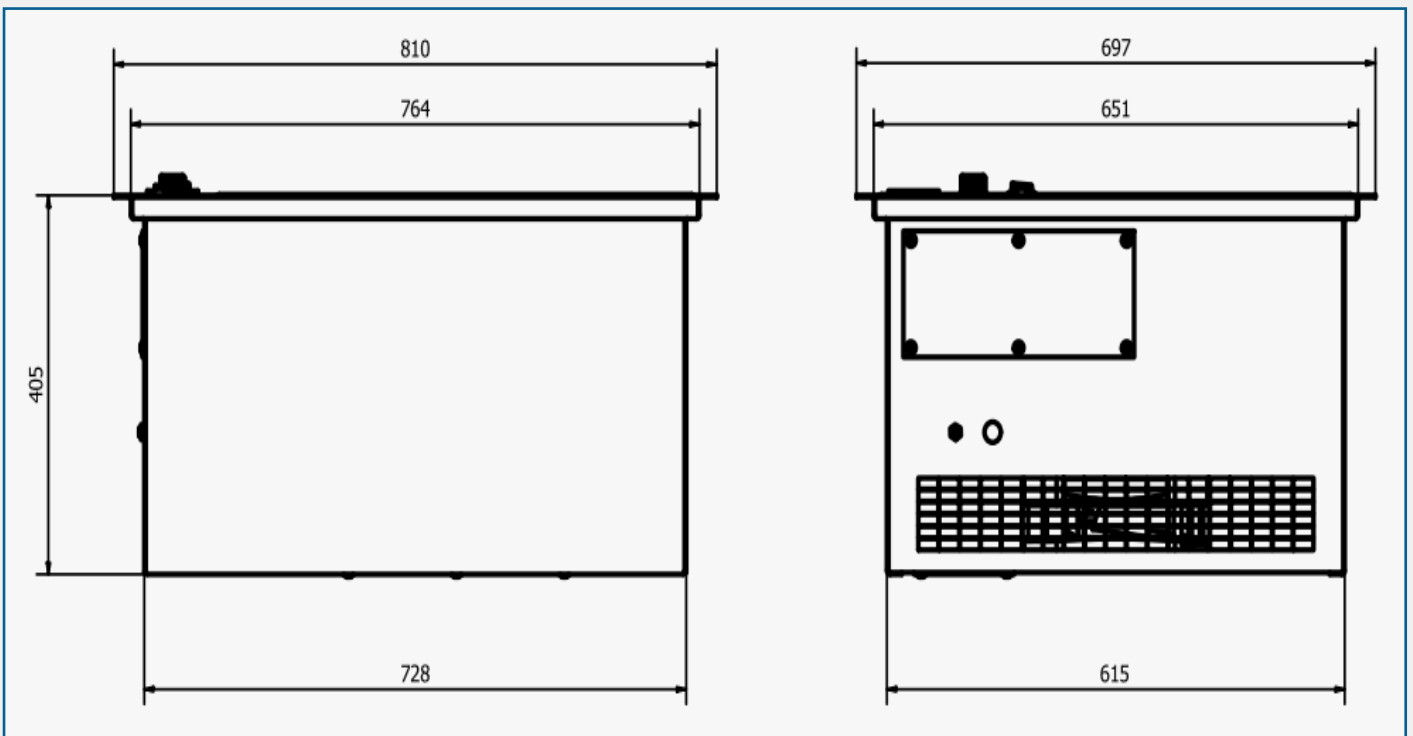

DB0660

AES OFFER INSTALLATION AND SERVICE SUPPORT FOR ALL EQUIPMENT