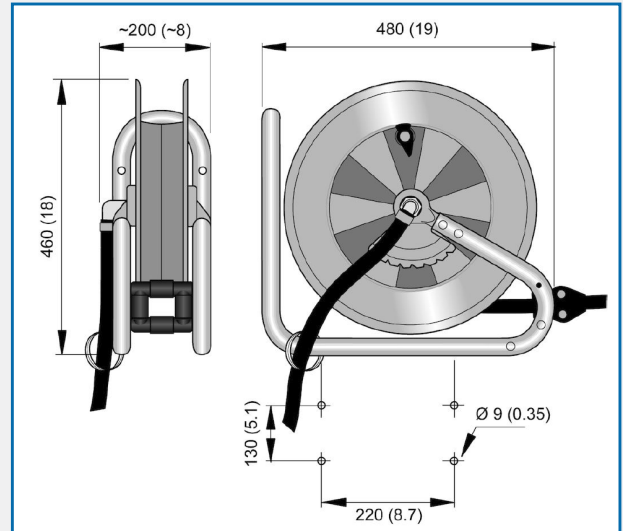

NEDERMAN HOSE REEL 893

TECHNICAL SPECIFICATION

Material recycling	100 %
Connection hose length	1 m
Colour	Black drum/Blue cover
Weight	14,5 kg
Note	For suction hose
Corrosion resistance	Standard
Electric/Spring driven	Spring

Can be installed on wall or on the ceiling. Versatile and easily installed in industrial and workshop environments.

Type of hose	Media	Delivered with hose	Distribution hose length (m)	Diameter, connection hose (mm)	Distribution hose diameter (mm)	Max working pressure (Mpa)	Max hose length	No.
	Compressed air, water	No	10		12.5	1.5	10	1
	Compressed air, water	No	15		10	1,5	15	2
B	Compressed air, water	Yes	15	12,5	10	1,5		3
	Water high pressure	No	15		10	25	15	4
G	Water high pressure	Yes	15	10	10	25		5
J	Grease	Yes	15	6	6	35		6
I	Oil	Yes	10	12,5	12,5	7,5		7
B	Compressed air, water	Yes	10	12,5	12,5	1,5		8
	Oil	No	10		12,5	7,5	10	9
	Grease	No	15		6	35	15	10
		No	10		12,5		10	11
E	Compressed air, water	Yes	10	12,5	12,5	2		12

HOSE REEL 893 DIMENSIONS

*For suction hose

HOSE REEL 893 SPECIFICATIONS

Hose type	Specification	Temperature range, °C	Hose fitting on free hose end, inlet hose	Hose connection on reel distribution hose	Hose connection on reel, inlet hose
B	Cover in NBR/PVC and inner tube in NBR. Synthetic textile braid	-30 - 100		Hose nipple + clip	Hose nipple 1/2" + clip
G	Cover and inner tube in synthetic rubber. Single steel braid	-40 - 155	Female 60° cone, chrome plated	Male 60° cone	Male 60° cone
J	Cover and inner tube in syntetic, oil resistant rubber Double steel braid	-40 - 100	Female 60° cone, chrome plated	Male 60° cone	Male 60° cone
I	Cover and inner tube in SBR based rubber. Single steel braid	-40 - 100	Female 60° cone, chrome plated	Male 60° cone	Male 60° cone
E	Cover in NBR/PVC and inner tube in food grade quality NBR. Synthetic textile braid	-30 - 100	Female 60° cone, chrome plated	Male 60° cone	Male 60° cone