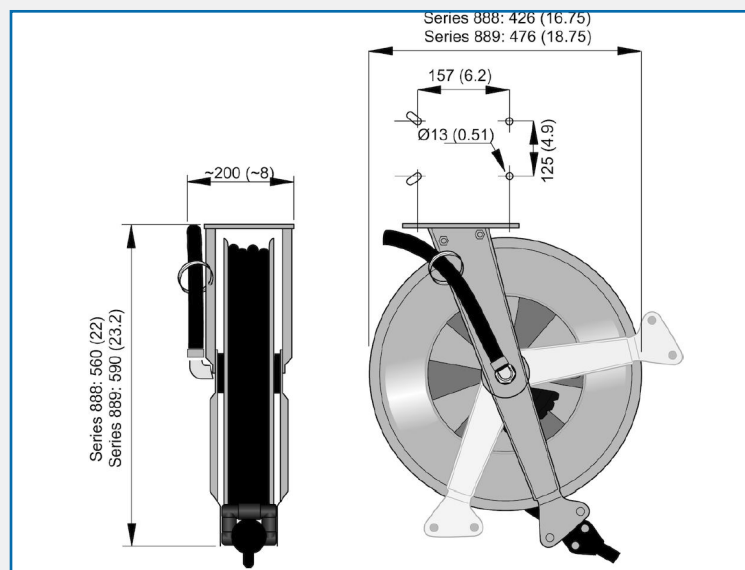

NEDERMAN HOSE REEL 888/889 OIL

HOSE SPECIFICATION

Type of hose	Media	Delivered with hose	Colour	Distribution hose length (m)	Diameter, connection hose (mm)	Distribution hose diameter (mm)	Max working pressure (Mpa)	Weight (kg)	Max hose length	No.
I	OIL	No	Black drum/ Blue arm			12,5	7,5	11	10	7

No.	Part Code
1	30801589
2	30801689
3	30802489
4	30804489
5	30804688
6	30801688
7	30801588

Hose type	Specification	Temperature range, °C	Hose fittings in free hose end, distribution hose	Hose fitting on free hose end, inlet hose	Hose connection on reel, distribution hose	Hose connection on reel, inlet hose
I	Cover and inner tube in SBR based rubber. Single steel braid.	-40 - 100	-40 - 100	Female 60° cone, chrome plated	Male 60° cone	Male 60° cone

DIMENSIONS DRAWING

AES OFFER INSTALLATION AND SERVICE SUPPORT FOR ALL EQUIPMENT