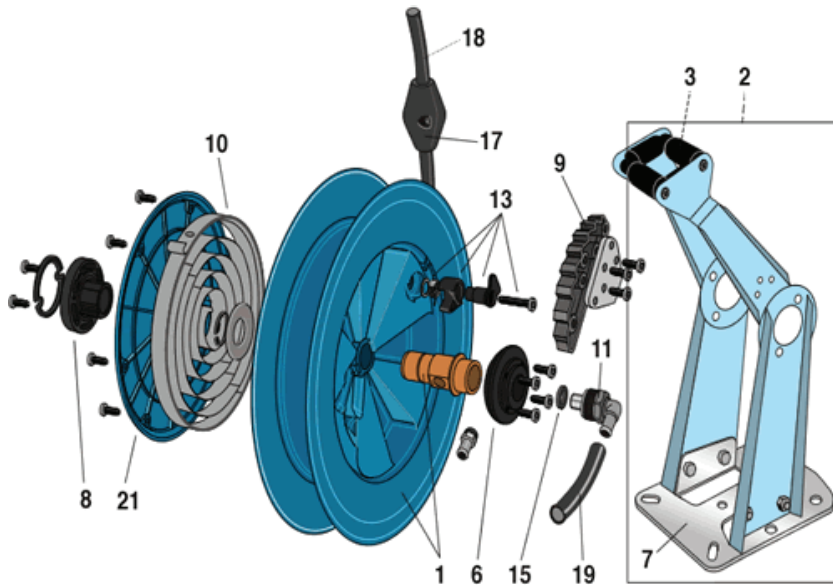

## SEAL / SUPPORT

Part Number	Description
30803688	Hose reel Series 888 for water with 10m 1/2" food grade hose. Max. working pressure 2,0MPa. Stainless steel. Nederman.

Position No	Description	Spare Part No	Qty
3	Outlet complete	30371467	1
6	Bearing	30372460	1
8	Spring hub	30372419	1
9	Ratchet cam	30372433	1
10	Spring	30372415	1
11	Swivel 1/2" mp SS	30374108	1
13	Ratchet clasp	30375052	1
15	Gasket standard	30361982	1
17	Hosestop 1/2" HP	30344963	1
18	Hose lp. 1/2" "food quality" 10m	30371537	1
19	Hose 1/2" Food Grade 1M intake	30373670	1