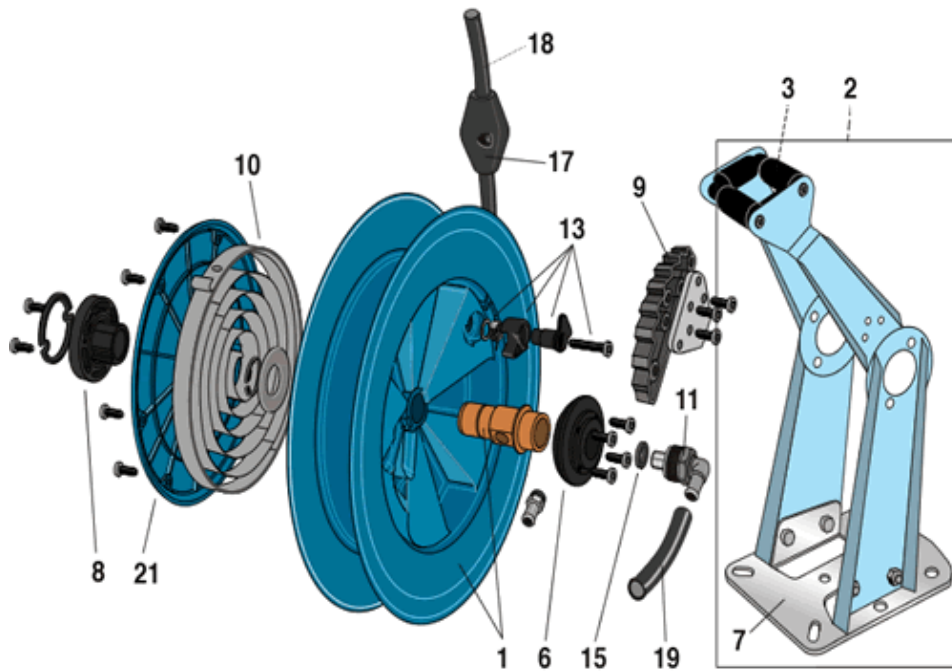

HOSE

Part Number	Description
30801088	Hose reel Series 888 for water with 10m 1/2" food grade hose. Max. working pressure 2,0MPa. Space blue stand and blue drum. Nederman.

Position No	Description	Spare Part No	Qty
3	Outlet complete	30371467	1
6	Bearing	30372460	1
8	Spring hub	30372419	1
9	Ratchet cam	30372433	1
10	Spring	30372415	1
11	Swivel mt 1/2"	30343712	1
13	Ratchet device	30372418	1
15	Gasket standard	30361982	1
17	Hosestop 1/2" HP	30344963	1
18	Hose lp. 1/2" "food quality" 10m	30371537	1
19	Hose 1/2" Food Grade 1M intake	30373670	1