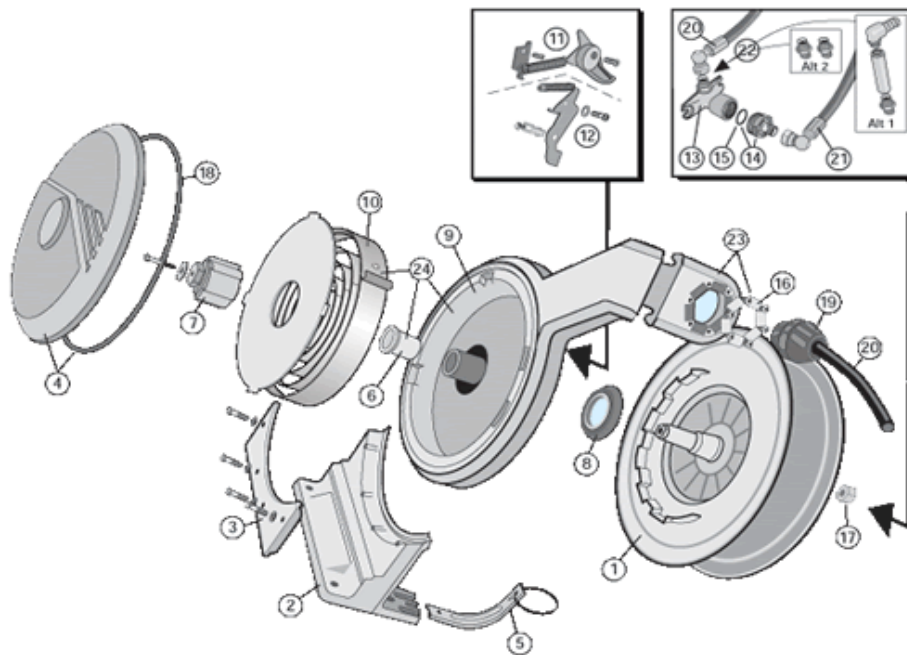

DISTRIBUTION HOSE

Part Number	Description
30810884	Hose reel Series 884 for water with 20m 1/2" food grade hose. Max. working pressure 2,0MPa. Space-Blue. Nederman.

Position No	Description	Spare Part No	Qty
1	Drum	30311156	1
2	Foot	30311154	1
3	Clamp	30311155	1
4	Lid	30311162	1
5	Steering for hose.	30332096	1
6	Bushing bearing	30344337	1
7	Spring hub	30372770	1
8	Bearing	30344690	1
9	Stand	30372766	1
10	Spring	30372474	1
11	Ratchet+safety catch 884	30373959	1
14	Swivel 1/2" food grade complete	30374107	1
15	Gasket standard	30361982	1
16	Kit rollers outlet (6pcs)	30344339	1
19	Hosestop 1/2" HP	30344963	1
20	Hose LP 1/2" food 20m	30371287	1
21	Hose 1/2" Food Grade 1M intake	30373670	1
23	House outlet complete	30332506	1
24	Spring unit with bracket.	30372465	1